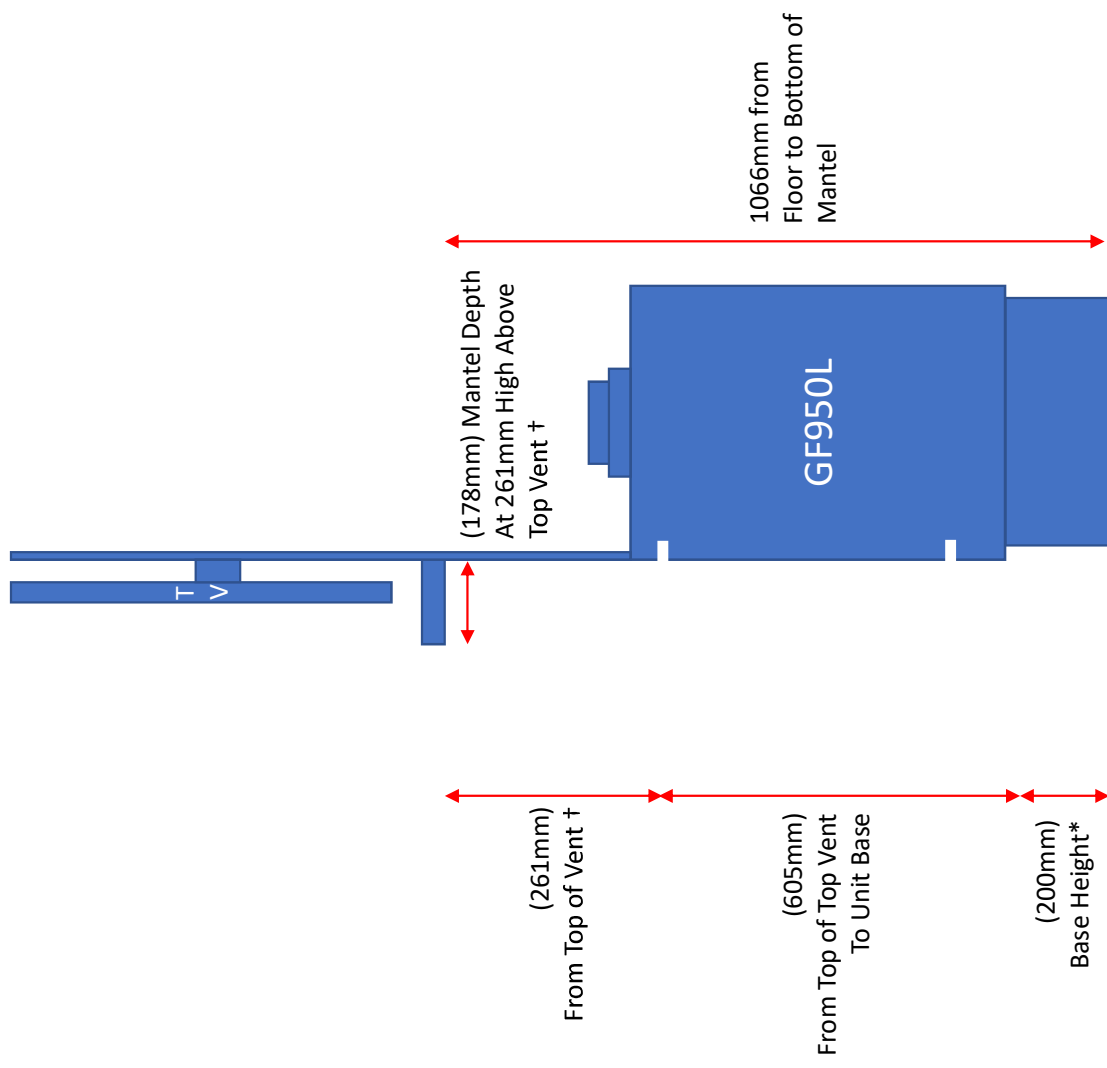

Regency GF950L Mantel/TV Clearances (Front View)

*Recommended Height, can be adjusted
† Minimum Value, can not be lower

Regency GF950L Mantel/TV Clearances Forward Finish (Side View)

*Recommended Height, can be adjusted
† Minimum Value, can not be lower

Regency GF950L Mantel/TV Clearances Flush Finish (Side View)

*Recommended Height, can be adjusted
† Minimum Value, can not be lower