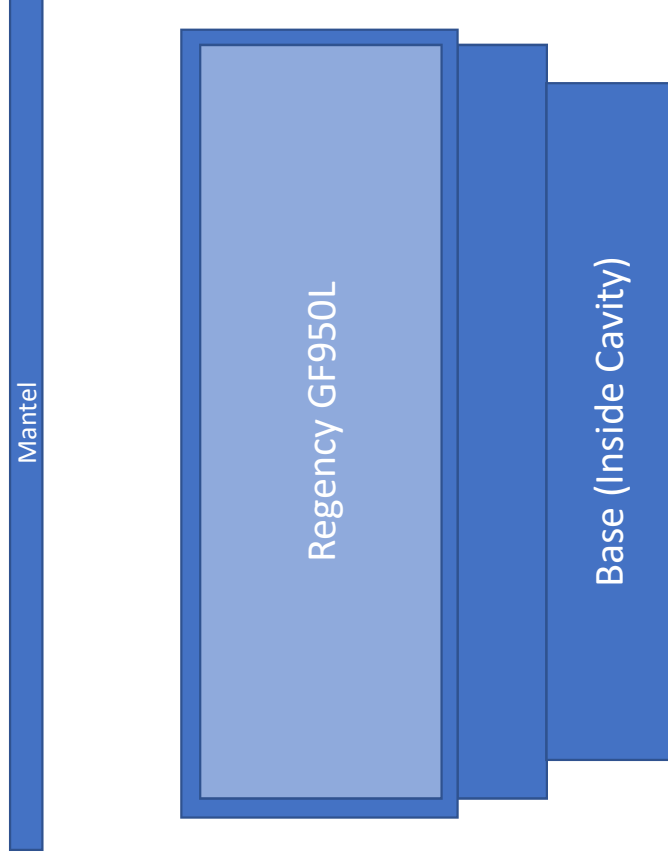

Regency GF950L Mantel/TV Clearances (Front View)

*Recommended Height, can be adjusted
† Minimum Value, can not be lower

Regency GF950L Mantel/TV Clearances Forward Finish (Side View)

*Recommended Height, can be adjusted
† Minimum Value, can not be lower

Regency GF950L Mantel/TV Clearances Flush Finish (Side View)

*Recommended Height, can be adjusted
† Minimum Value, can not be lower