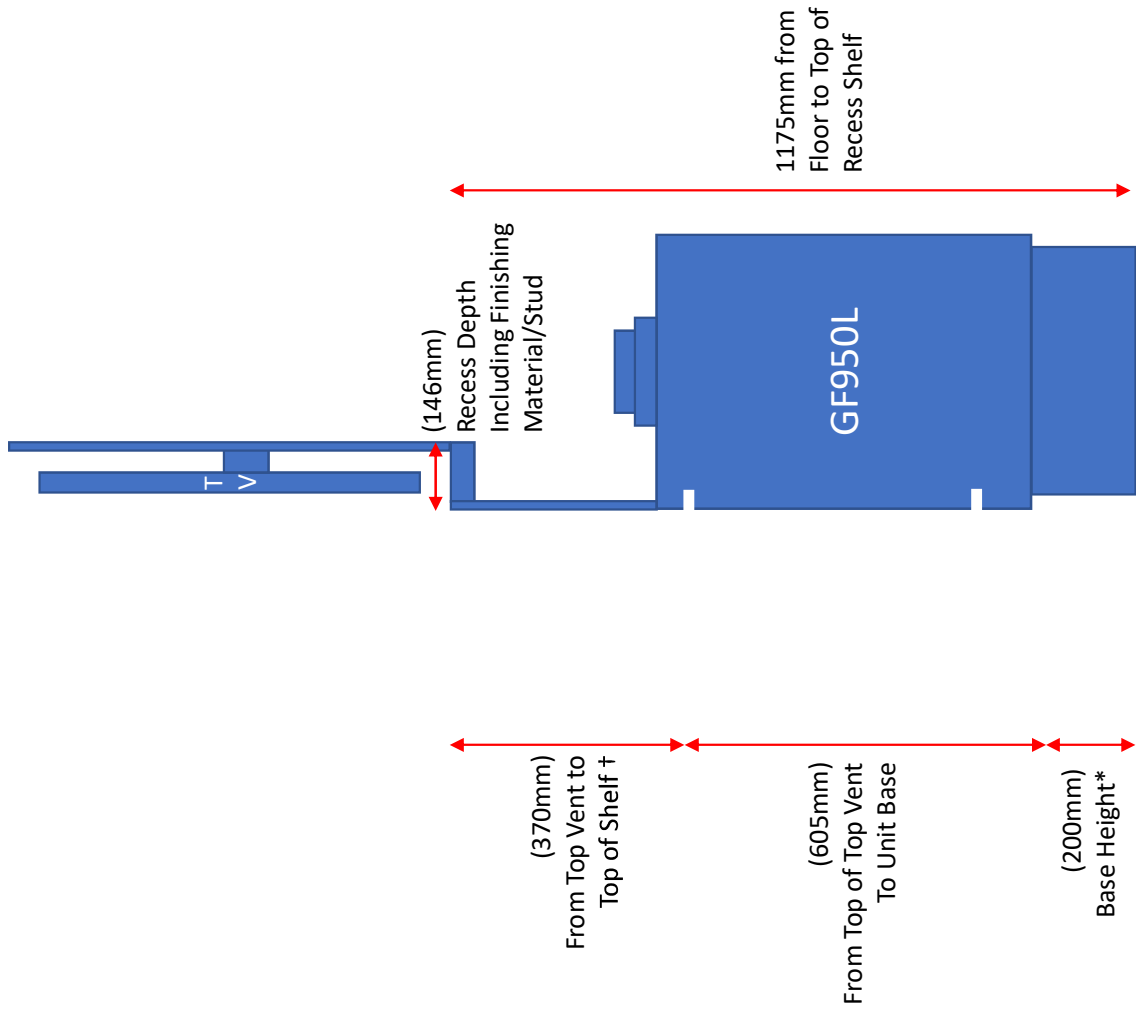

Regency GF950L Mantel/TV Clearances (Front View)

*Recommended Height, can be adjusted
† Minimum Value, can not be lower

Regency GF950L Mantel/TV Clearances Forward Finish (Side View)

*Recommended Height, can be adjusted
† Minimum Value, can not be lower

Regency GF950L Mantel/TV Clearances Flush Finish (Side View)

*Recommended Height, can be adjusted
† Minimum Value, can not be lower