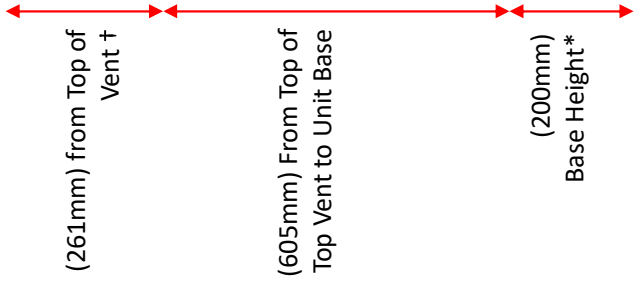

Regency GF950L Mantel/TV Clearances (Front View)

*Recommended Height, can be adjusted
† Minimum Value, can not be lower

Regency GF950L Mantel/TV Clearances Forward Finish (Side View)

*Recommended Height, can be adjusted
† Minimum Value, can not be lower

Regency GF950L Mantel/TV Clearances Flush Finish (Side View)

*Recommended Height, can be adjusted
† Minimum Value, can not be lower